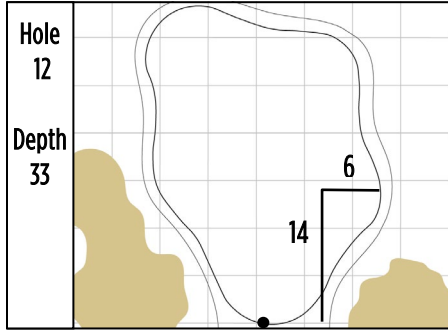

2024 KPMG Women's PGA Championship  
Sahalee Country Club • Sammamish, Washington  
Round 1 • Thursday, June 20, 2024

Gridlines are shown at 5 Yard Increments