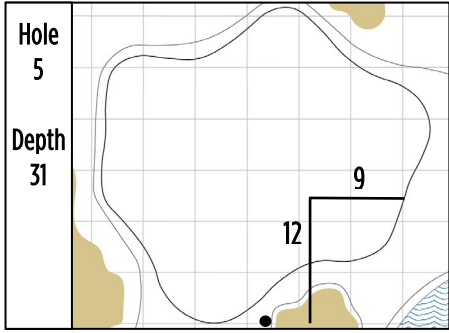

2024 KPMG Women's PGA Championship  
Sahalee Country Club • Sammamish, Washington  
Round 1 • Thursday, June 20, 2024

Gridlines are shown at 5 Yard Increments