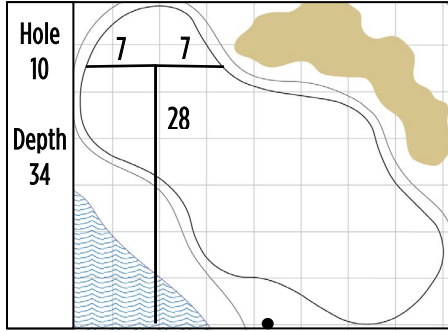

2024 KPMG Women's PGA Championship  
Sahalee Country Club • Sammamish, Washington  
Round 1 • Thursday, June 20, 2024

Gridlines are shown at 5 Yard Increments