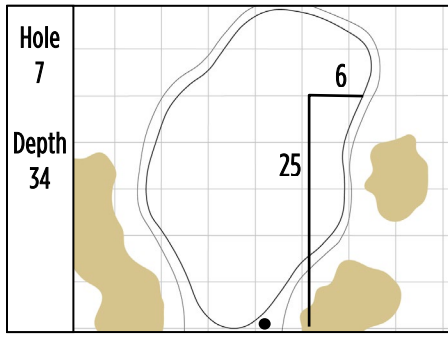

2024 KPMG Women's PGA Championship  
Sahalee Country Club • Sammamish, Washington  
Round 1 • Thursday, June 20, 2024

Gridlines are shown at 5 Yard Increments