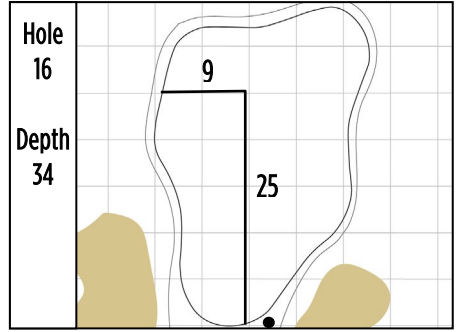

2024 KPMG Women's PGA Championship  
Sahalee Country Club • Sammamish, Washington  
Round 1 • Thursday, June 20, 2024

Gridlines are shown at 5 Yard Increments