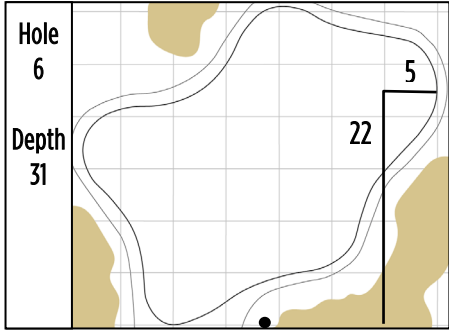

2024 KPMG Women's PGA Championship  
Sahalee Country Club • Sammamish, Washington  
Round 1 • Thursday, June 20, 2024

Gridlines are shown at 5 Yard Increments