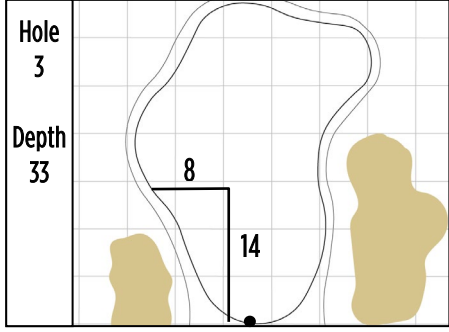

2024 KPMG Women's PGA Championship  
Sahalee Country Club • Sammamish, Washington  
Round 1 • Thursday, June 20, 2024

Gridlines are shown at 5 Yard Increments