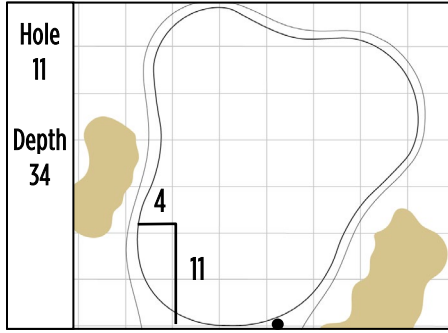

2024 KPMG Women's PGA Championship  
Sahalee Country Club • Sammamish, Washington  
Round 1 • Thursday, June 20, 2024

Gridlines are shown at 5 Yard Increments