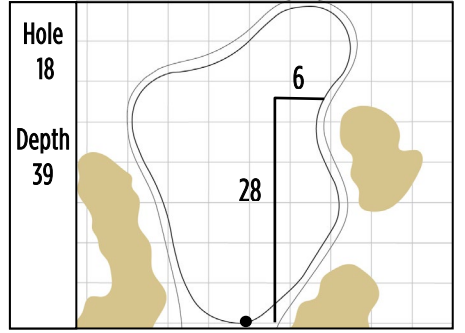

2024 KPMG Women's PGA Championship  
Sahalee Country Club • Sammamish, Washington  
Round 1 • Thursday, June 20, 2024

Gridlines are shown at 5 Yard Increments