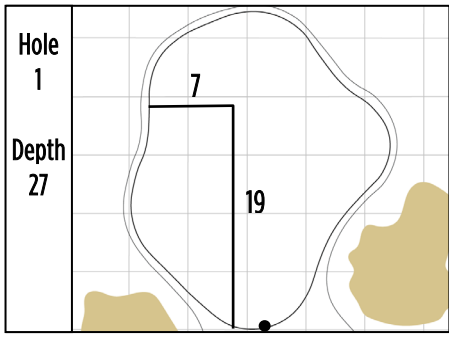

2024 KPMG Women's PGA Championship  
Sahalee Country Club • Sammamish, Washington  
Round 1 • Thursday, June 20, 2024

Gridlines are shown at 5 Yard Increments