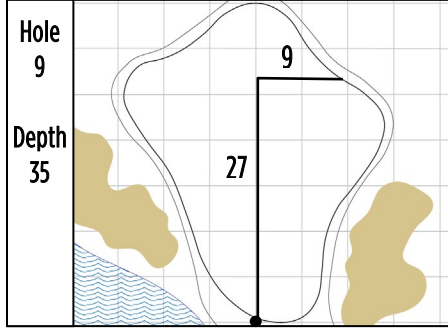

2024 KPMG Women's PGA Championship  
Sahalee Country Club • Sammamish, Washington  
Round 1 • Thursday, June 20, 2024

Gridlines are shown at 5 Yard Increments