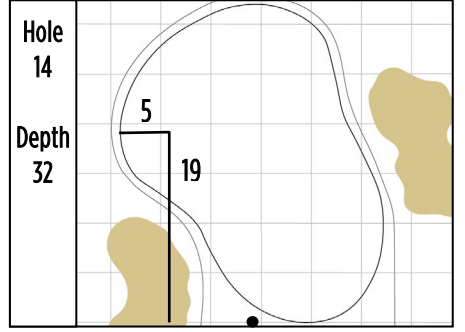

2024 KPMG Women's PGA Championship  
Sahalee Country Club • Sammamish, Washington  
Round 1 • Thursday, June 20, 2024

Gridlines are shown at 5 Yard Increments