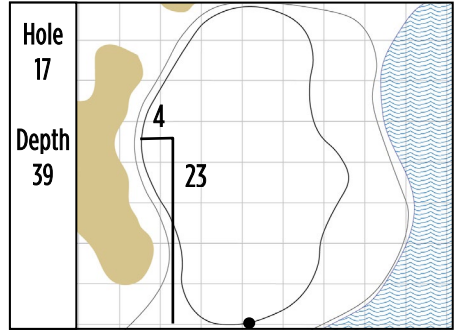

2024 KPMG Women's PGA Championship  
Sahalee Country Club • Sammamish, Washington  
Round 1 • Thursday, June 20, 2024

Gridlines are shown at 5 Yard Increments