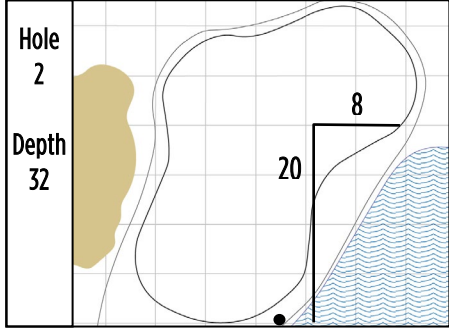

2024 KPMG Women's PGA Championship  
Sahalee Country Club • Sammamish, Washington  
Round 1 • Thursday, June 20, 2024

Gridlines are shown at 5 Yard Increments