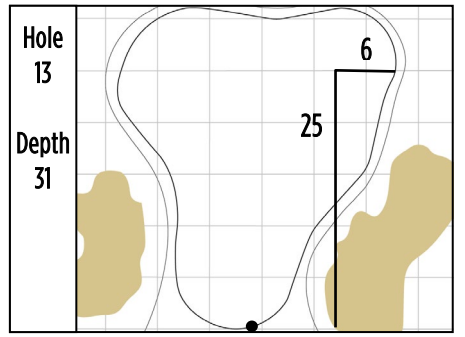

2024 KPMG Women's PGA Championship  
Sahalee Country Club • Sammamish, Washington  
Round 1 • Thursday, June 20, 2024

Gridlines are shown at 5 Yard Increments