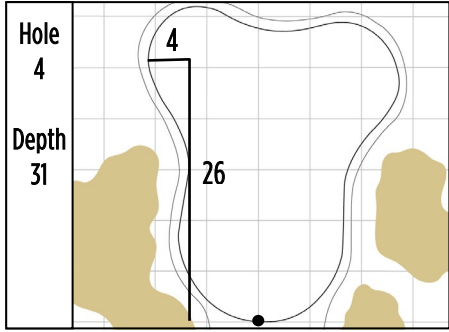

2024 KPMG Women's PGA Championship  
Sahalee Country Club • Sammamish, Washington  
Round 1 • Thursday, June 20, 2024

Gridlines are shown at 5 Yard Increments