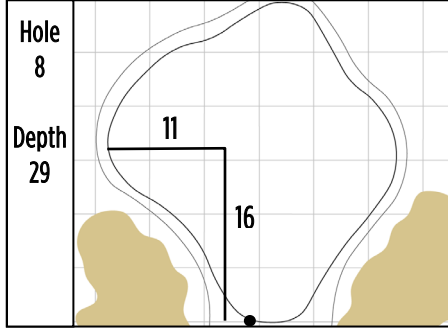

2024 KPMG Women's PGA Championship  
Sahalee Country Club • Sammamish, Washington  
Round 1 • Thursday, June 20, 2024

Gridlines are shown at 5 Yard Increments