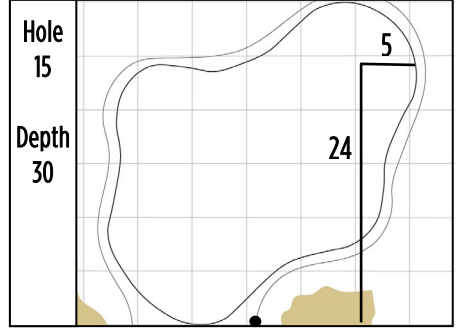

2024 KPMG Women's PGA Championship  
Sahalee Country Club • Sammamish, Washington  
Round 1 • Thursday, June 20, 2024

Gridlines are shown at 5 Yard Increments