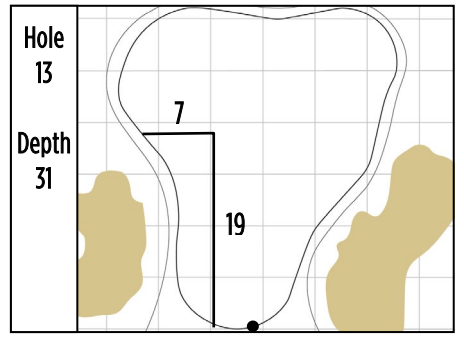

2024 KPMG Women's PGA Championship
Sahalee Country Club • Sammamish, Washington
Round 2 • Friday, June 21, 2024

Gridlines are shown at 5 Yard Increments