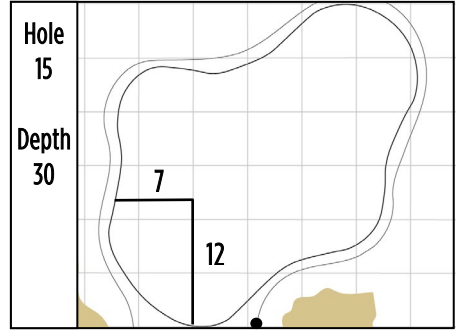

2024 KPMG Women's PGA Championship
Sahalee Country Club • Sammamish, Washington
Round 2 • Friday, June 21, 2024

Gridlines are shown at 5 Yard Increments