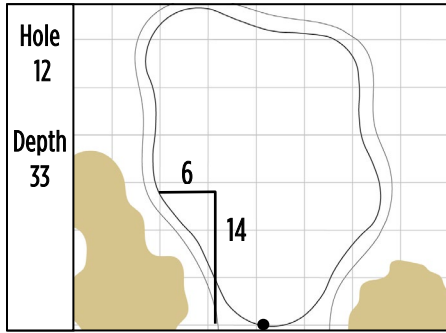

2024 KPMG Women's PGA Championship
Sahalee Country Club • Sammamish, Washington
Round 2 • Friday, June 21, 2024

Gridlines are shown at 5 Yard Increments