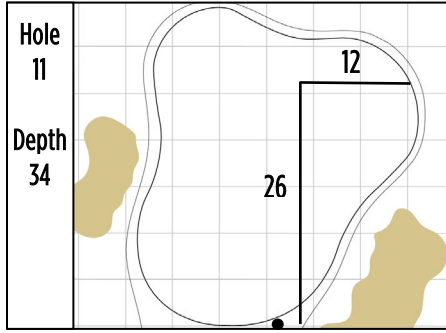

2024 KPMG Women's PGA Championship
Sahalee Country Club • Sammamish, Washington
Round 2 • Friday, June 21, 2024

Gridlines are shown at 5 Yard Increments