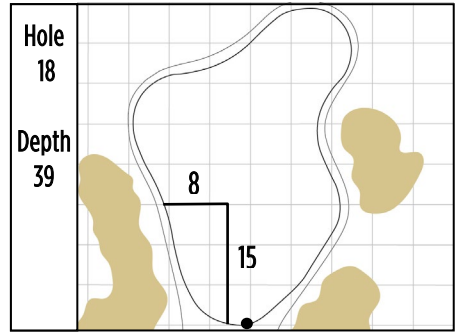

2024 KPMG Women's PGA Championship
Sahalee Country Club • Sammamish, Washington
Round 2 • Friday, June 21, 2024

Gridlines are shown at 5 Yard Increments