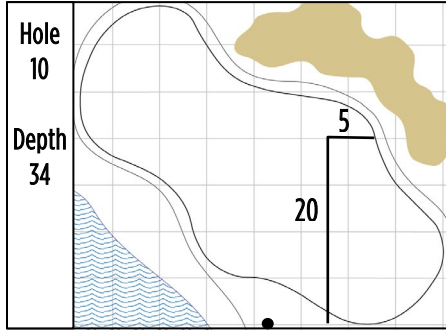

2024 KPMG Women's PGA Championship
Sahalee Country Club • Sammamish, Washington
Round 2 • Friday, June 21, 2024

Gridlines are shown at 5 Yard Increments