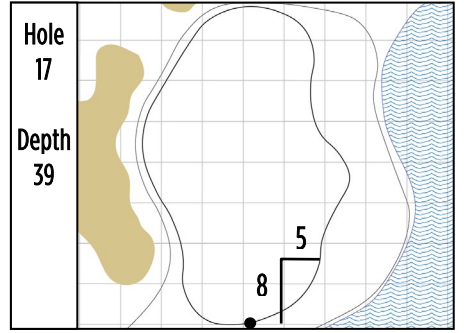

2024 KPMG Women's PGA Championship
Sahalee Country Club • Sammamish, Washington
Round 2 • Friday, June 21, 2024

Gridlines are shown at 5 Yard Increments