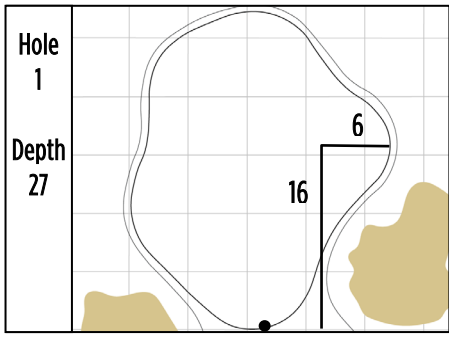

2024 KPMG Women's PGA Championship
Sahalee Country Club • Sammamish, Washington
Round 2 • Friday, June 21, 2024

Gridlines are shown at 5 Yard Increments