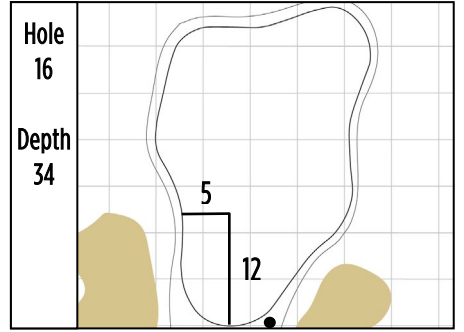

2024 KPMG Women's PGA Championship
Sahalee Country Club • Sammamish, Washington
Round 2 • Friday, June 21, 2024

Gridlines are shown at 5 Yard Increments