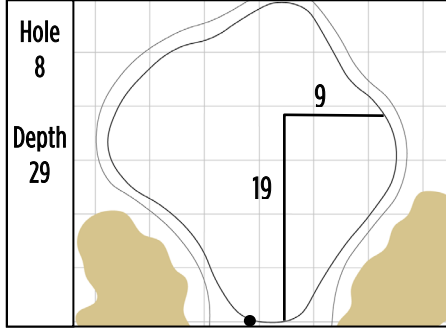

2024 KPMG Women's PGA Championship
Sahalee Country Club • Sammamish, Washington
Round 2 • Friday, June 21, 2024

Gridlines are shown at 5 Yard Increments