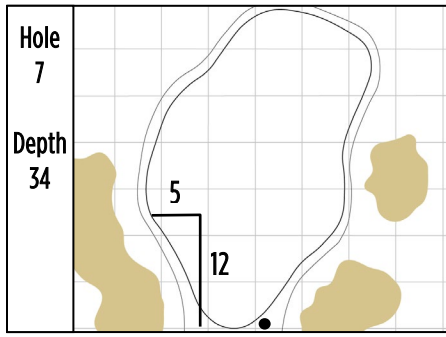

2024 KPMG Women's PGA Championship
Sahalee Country Club • Sammamish, Washington
Round 2 • Friday, June 21, 2024

Gridlines are shown at 5 Yard Increments