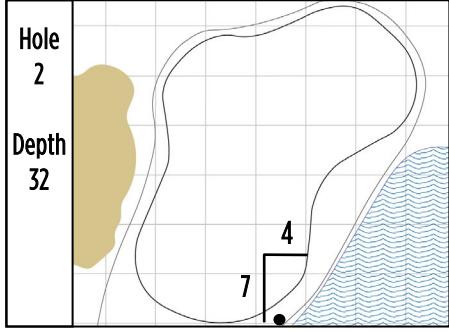

2024 KPMG Women's PGA Championship
Sahalee Country Club • Sammamish, Washington
Round 2 • Friday, June 21, 2024

Gridlines are shown at 5 Yard Increments