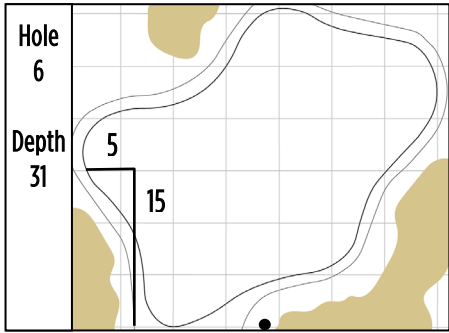

2024 KPMG Women's PGA Championship
Sahalee Country Club • Sammamish, Washington
Round 2 • Friday, June 21, 2024

Gridlines are shown at 5 Yard Increments