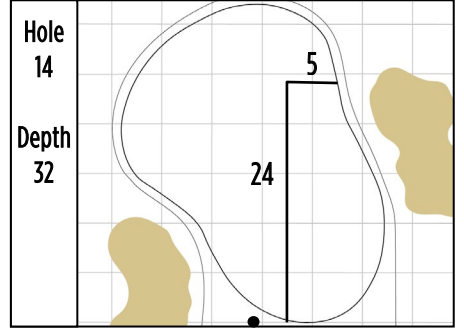

2024 KPMG Women's PGA Championship
Sahalee Country Club • Sammamish, Washington
Round 2 • Friday, June 21, 2024

Gridlines are shown at 5 Yard Increments