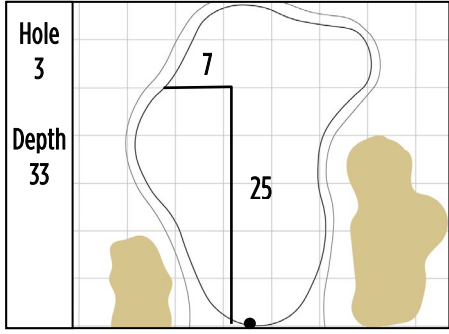

2024 KPMG Women's PGA Championship
Sahalee Country Club • Sammamish, Washington
Round 2 • Friday, June 21, 2024

Gridlines are shown at 5 Yard Increments