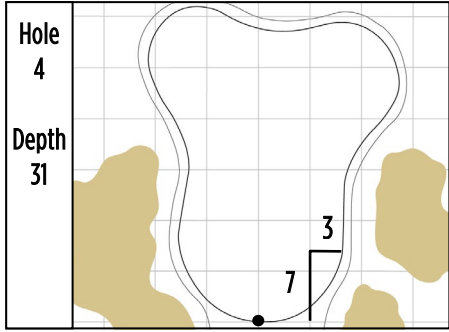

2024 KPMG Women's PGA Championship
Sahalee Country Club • Sammamish, Washington
Round 2 • Friday, June 21, 2024

Gridlines are shown at 5 Yard Increments