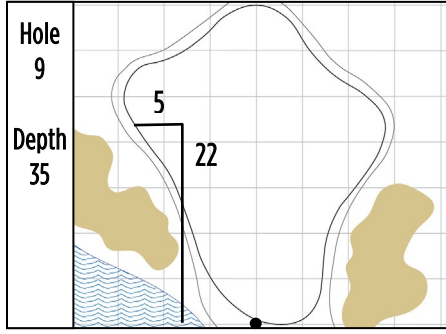

2024 KPMG Women's PGA Championship
Sahalee Country Club • Sammamish, Washington
Round 2 • Friday, June 21, 2024

Gridlines are shown at 5 Yard Increments