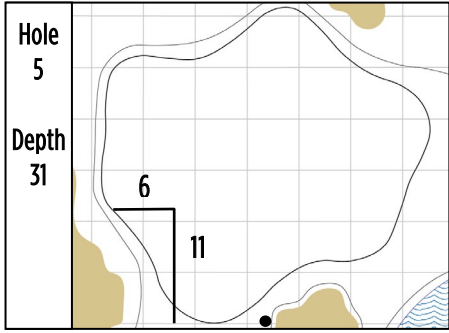

2024 KPMG Women's PGA Championship
Sahalee Country Club • Sammamish, Washington
Round 2 • Friday, June 21, 2024

Gridlines are shown at 5 Yard Increments