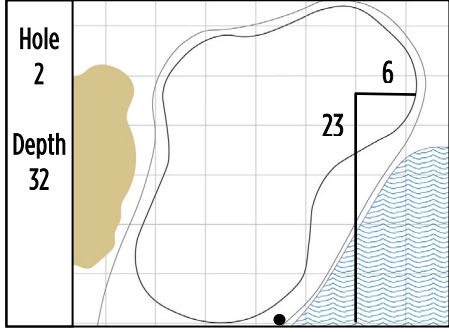

2024 KPMG Women's PGA Championship
Sahalee Country Club • Sammamish, Washington
Round 3 • Saturday, June 22, 2024

Gridlines are shown at 5 Yard Increments