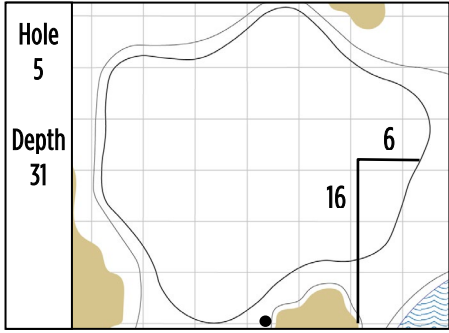

2024 KPMG Women's PGA Championship
Sahalee Country Club • Sammamish, Washington
Round 3 • Saturday, June 22, 2024

Gridlines are shown at 5 Yard Increments