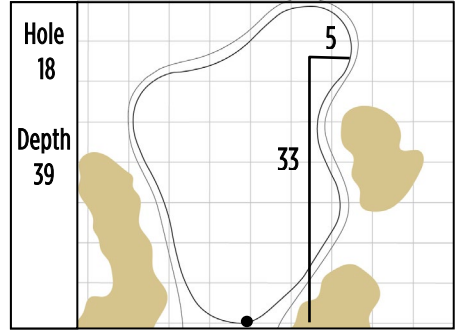

2024 KPMG Women's PGA Championship
Sahalee Country Club • Sammamish, Washington
Round 3 • Saturday, June 22, 2024

Gridlines are shown at 5 Yard Increments