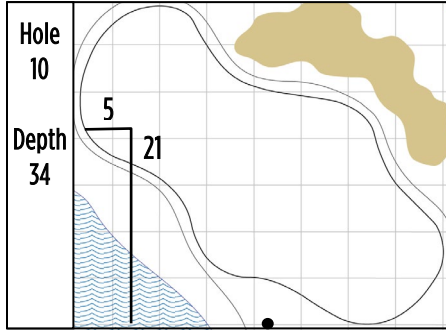

2024 KPMG Women's PGA Championship
Sahalee Country Club • Sammamish, Washington
Round 3 • Saturday, June 22, 2024

Gridlines are shown at 5 Yard Increments