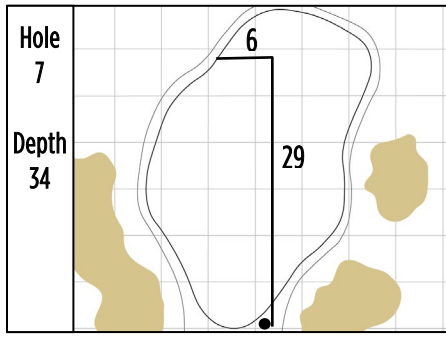

2024 KPMG Women's PGA Championship
Sahalee Country Club • Sammamish, Washington
Round 3 • Saturday, June 22, 2024

Gridlines are shown at 5 Yard Increments