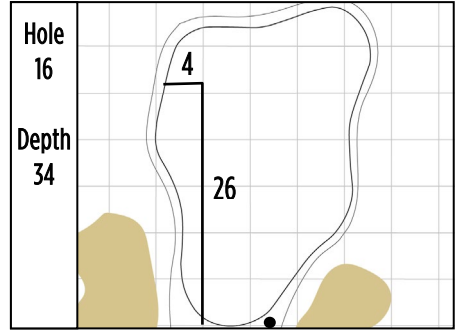

2024 KPMG Women's PGA Championship
Sahalee Country Club • Sammamish, Washington
Round 3 • Saturday, June 22, 2024

Gridlines are shown at 5 Yard Increments