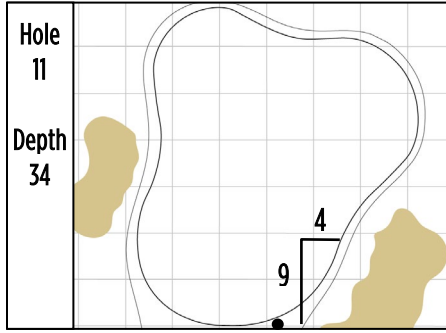

2024 KPMG Women's PGA Championship
Sahalee Country Club • Sammamish, Washington
Round 3 • Saturday, June 22, 2024

Gridlines are shown at 5 Yard Increments