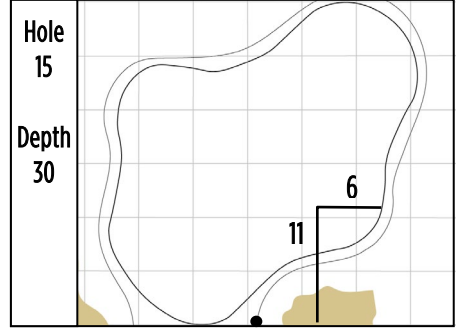

2024 KPMG Women's PGA Championship
Sahalee Country Club • Sammamish, Washington
Round 3 • Saturday, June 22, 2024

Gridlines are shown at 5 Yard Increments