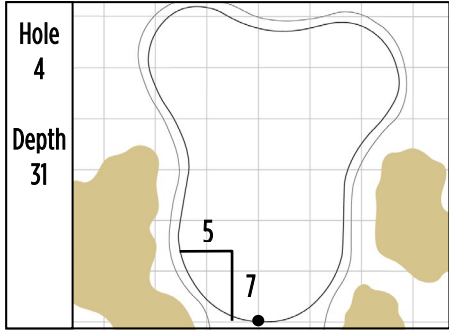

2024 KPMG Women's PGA Championship
Sahalee Country Club • Sammamish, Washington
Round 3 • Saturday, June 22, 2024

Gridlines are shown at 5 Yard Increments