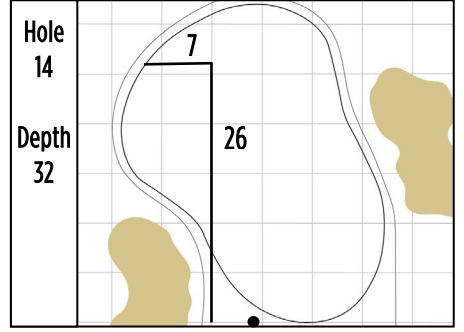

2024 KPMG Women's PGA Championship
Sahalee Country Club • Sammamish, Washington
Round 3 • Saturday, June 22, 2024

Gridlines are shown at 5 Yard Increments