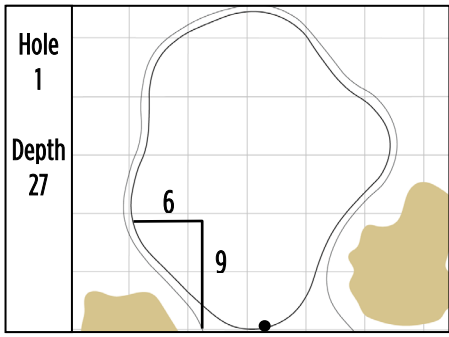

2024 KPMG Women's PGA Championship
Sahalee Country Club • Sammamish, Washington
Round 3 • Saturday, June 22, 2024

Gridlines are shown at 5 Yard Increments