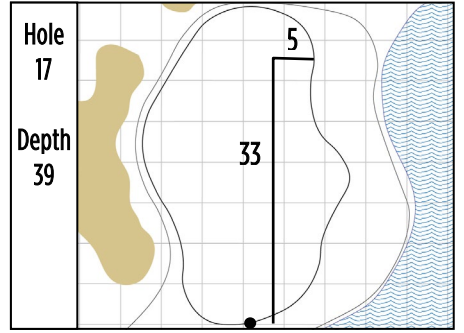

2024 KPMG Women's PGA Championship
Sahalee Country Club • Sammamish, Washington
Round 3 • Saturday, June 22, 2024

Gridlines are shown at 5 Yard Increments