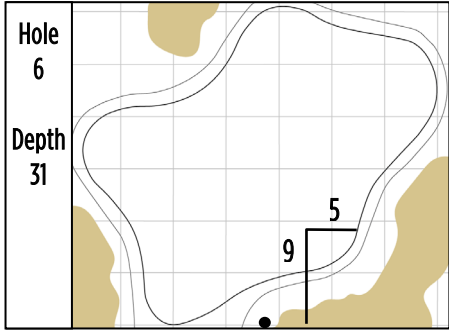

2024 KPMG Women's PGA Championship
Sahalee Country Club • Sammamish, Washington
Round 3 • Saturday, June 22, 2024

Gridlines are shown at 5 Yard Increments