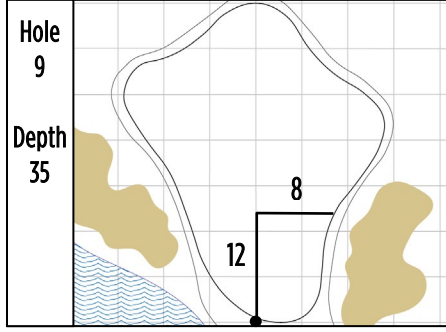

2024 KPMG Women's PGA Championship
Sahalee Country Club • Sammamish, Washington
Round 3 • Saturday, June 22, 2024

Gridlines are shown at 5 Yard Increments