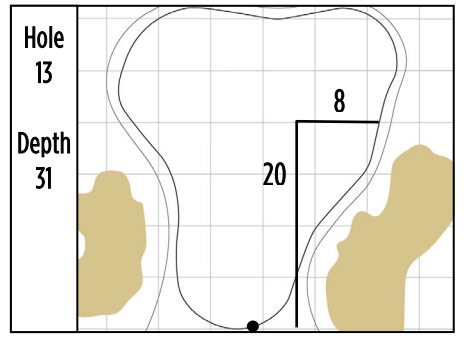

2024 KPMG Women's PGA Championship
Sahalee Country Club • Sammamish, Washington
Round 3 • Saturday, June 22, 2024

Gridlines are shown at 5 Yard Increments