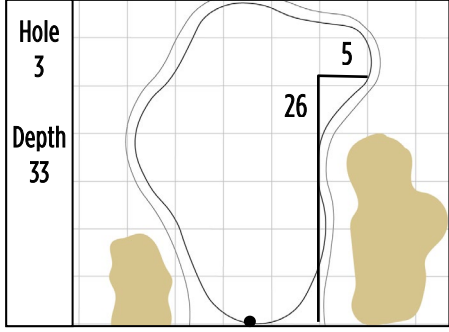

2024 KPMG Women's PGA Championship
Sahalee Country Club • Sammamish, Washington
Round 3 • Saturday, June 22, 2024

Gridlines are shown at 5 Yard Increments