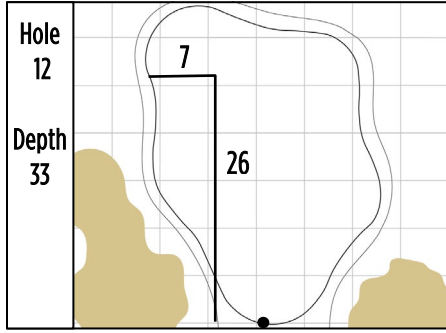

2024 KPMG Women's PGA Championship
Sahalee Country Club • Sammamish, Washington
Round 3 • Saturday, June 22, 2024

Gridlines are shown at 5 Yard Increments