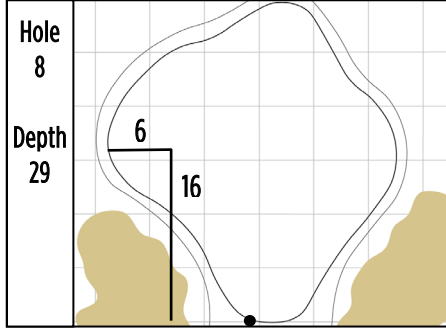

2024 KPMG Women's PGA Championship
Sahalee Country Club • Sammamish, Washington
Round 3 • Saturday, June 22, 2024

Gridlines are shown at 5 Yard Increments