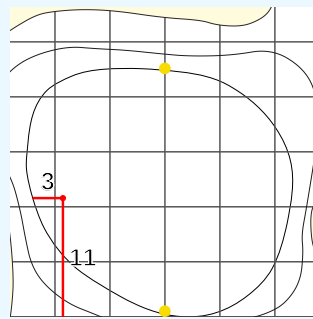

Seaview, Bay Course
Sunday June 09, 2024
Round 3

Hole 13
Depth 28

Hole 7
Depth 30

Hole 1
Depth 30

Hole 14
Depth 29

Hole 8
Depth 24

Hole 2
Depth 26

Hole 15
Depth 33

Hole 9
Depth 28

Hole 3
Depth 30

Hole 16
Depth 32

Hole 10
Depth 27

Hole 4
Depth 30

Hole 17
Depth 22

Hole 11
Depth 31

Hole 5
Depth 30

Hole 18
Depth 29

Hole 12
Depth 30

Hole 6
Depth 28