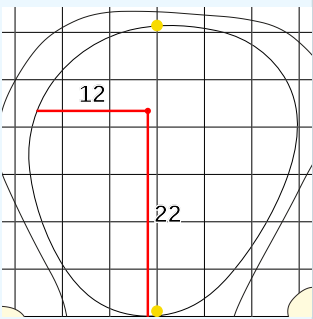

Seaview, Bay Course
Sunday June 09, 2024
Round 3

Hole 13
Depth 28

Hole 7
Depth 30

Hole 1
Depth 30

Hole 14
Depth 29

Hole 8
Depth 24

Hole 2
Depth 26

Hole 15
Depth 33

Hole 9
Depth 28

Hole 3
Depth 30

Hole 16
Depth 32

Hole 10
Depth 27

Hole 4
Depth 30

Hole 17
Depth 22

Hole 11
Depth 31

Hole 5
Depth 30

Hole 18
Depth 29

Hole 12
Depth 30

Hole 6
Depth 28