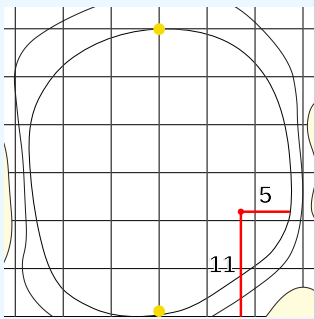

Seaview, Bay Course
Sunday June 09, 2024
Round 3

Hole 13
Depth 28

Hole 7
Depth 30

Hole 1
Depth 30

Hole 14
Depth 29

Hole 8
Depth 24

Hole 2
Depth 26

Hole 15
Depth 33

Hole 9
Depth 28

Hole 3
Depth 30

Hole 16
Depth 32

Hole 10
Depth 27

Hole 4
Depth 30

Hole 17
Depth 22

Hole 11
Depth 31

Hole 5
Depth 30

Hole 18
Depth 29

Hole 12
Depth 30

Hole 6
Depth 28