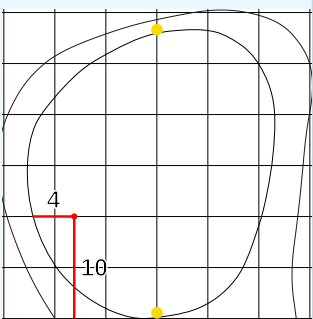

Seaview, Bay Course
Sunday June 09, 2024
Round 3

Hole 13
Depth 28

Hole 7
Depth 30

Hole 1
Depth 30

Hole 14
Depth 29

Hole 8
Depth 24

Hole 2
Depth 26

Hole 15
Depth 33

Hole 9
Depth 28

Hole 3
Depth 30

Hole 16
Depth 32

Hole 10
Depth 27

Hole 4
Depth 30

Hole 17
Depth 22

Hole 11
Depth 31

Hole 5
Depth 30