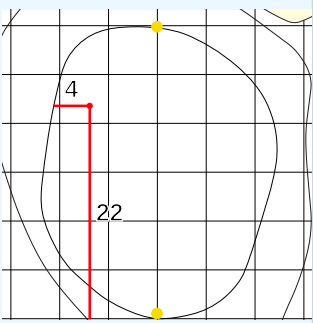

DANGEROUS SITUATION (Suspension Signal)
One Prolonged Horn Blast
NON-DANGEROUS SITUATION (Suspension Signal)
Several Short Intermittent Horn Blasts
RESUMPTION Signal
Two Prolonged Horn Blasts

ShopRite LPGA Classic presented by Acer
OFFICIAL APPROVED HOLE LOCATION SHEET 2024

Seaview, Bay Course
Sunday June 09, 2024
Round 3

Hole 13
Depth 28

Hole 7
Depth 30

Hole 1
Depth 30

Hole 14
Depth 29

Hole 8
Depth 24

Hole 2
Depth 26

Hole 15
Depth 33

Hole 18
Depth 29

Hole 12
Depth 30

Hole 6
Depth 28