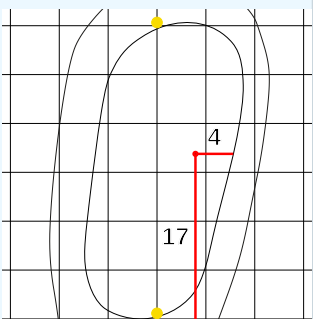

Seaview, Bay Course
Sunday June 09, 2024
Round 3

Hole 13
Depth 28

Hole 7
Depth 30

Hole 1
Depth 30

Hole 14
Depth 29

Hole 8
Depth 24

Hole 2
Depth 26

Hole 15
Depth 33

Hole 9
Depth 28

Hole 3
Depth 30

Hole 16
Depth 32

Hole 10
Depth 27

Hole 4
Depth 30

Hole 17
Depth 22

Hole 11
Depth 31

Hole 5
Depth 30

Hole 18
Depth 29

Hole 12
Depth 30

Hole 6
Depth 28