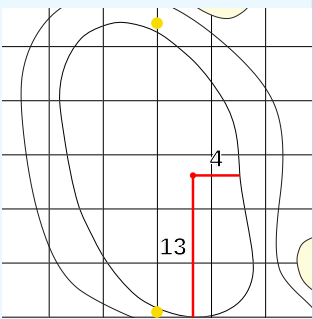

Seaview, Bay Course
Sunday June 09, 2024
Round 3

Hole 13
Depth 28

Hole 7
Depth 30

Hole 1
Depth 30

Hole 14
Depth 29

Hole 8
Depth 24

Hole 2
Depth 26

Hole 15
Depth 33

Hole 9
Depth 28

Hole 3
Depth 30

Hole 16
Depth 32

Hole 10
Depth 27

Hole 4
Depth 30

Hole 17
Depth 22

Hole 11
Depth 31

Hole 5
Depth 30

Hole 18
Depth 29

Hole 12
Depth 30

Hole 6
Depth 28