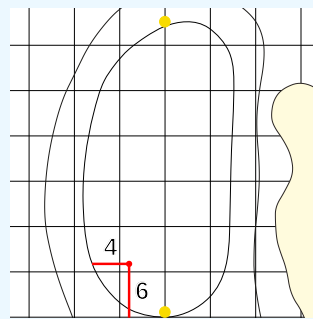

DANGEROUS SITUATION (Suspension Signal)
One Prolonged Horn Blast
NON-DANGEROUS SITUATION (Suspension Signal)
Several Short Intermittent Horn Blasts
RESUMPTION Signal
Two Prolonged Horn Blasts

ShopRite LPGA Classic presented by Acer
OFFICIAL APPROVED HOLE LOCATION SHEET 2024

Seaview, Bay Course
Sunday June 09, 2024
Round 3

Hole 13
Depth 28

Hole 7
Depth 30

Hole 1
Depth 30

Hole 14
Depth 29

Hole 8
Depth 24

Hole 2
Depth 26

Hole 15
Depth 33

Hole 9
Depth 28

Hole 3
Depth 30

Hole 16
Depth 32

Hole 10
Depth 27

Hole 4
Depth 30

Hole 17
Depth 22

Hole 11
Depth 31

Hole 5
Depth 30

Hole 18
Depth 29

Hole 12
Depth 30

Hole 6
Depth 28